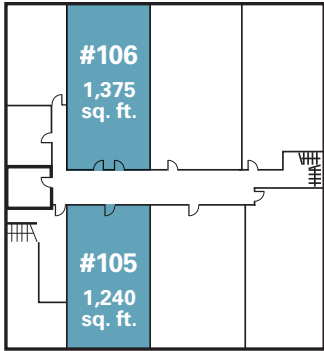

Office space for rent on the 2nd floor, right on the vibrant Mount Royal Avenue.